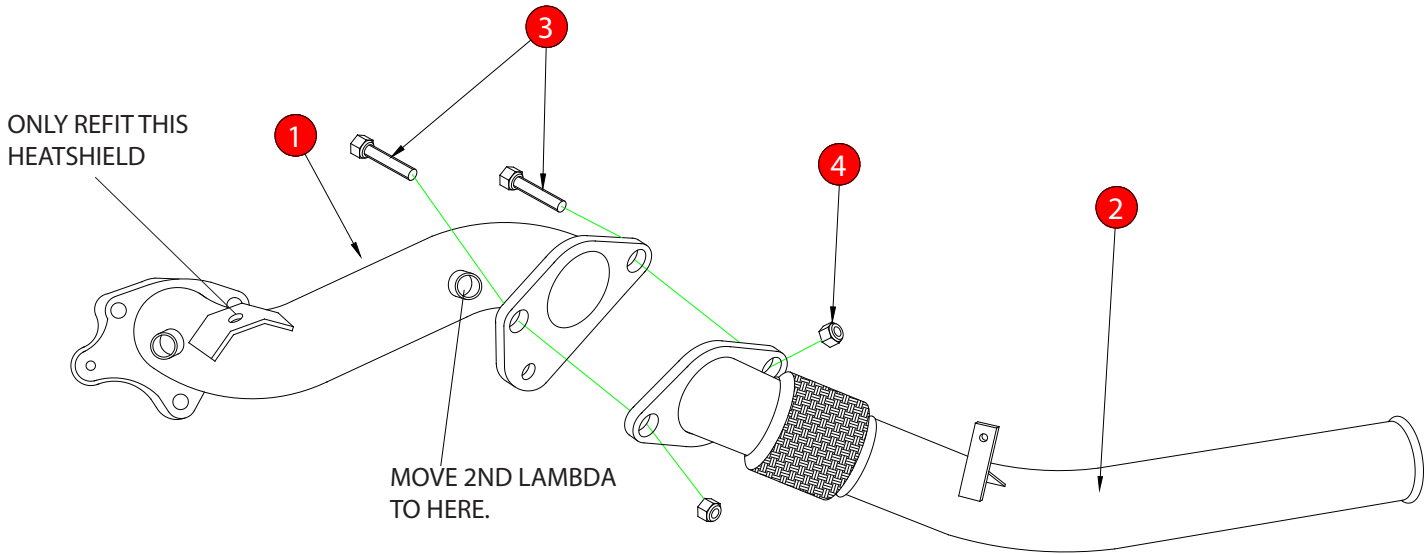

[]

CAR	Renault Clio 200 EDC 1.6T BHMM	PART NO.	SRNPC027
YEAR	13-15	FIT KITS	102FK
NOTES	Where not supplied use original fittings. Fits with O.E and Scorpion SRNS026	FEATURES	Pipe diameter:- 70mm/2 3/4"

NO.	PART NO.	DESCRIPTION	QTY
1	568RN	Turbo Downpipe De-Cat	1
2	569RN	Secondary De-cat	1
Fit Kit			
3	Z017.10094	M10x30mm Hex Head Bolt	2
4	Z017.11017	M10 Nut	2

CLASSIFICATION	Motorsport Use Only
HOMOLOGATED	No
DATE	12/09/16
ISSUE	04
AUTHORISED	T.ROWLEY

NOTE: ENSURE SCORPION SYSTEM IS CLEAR OF MOVING PARTS AND ALL ORIGINAL FUNCTIONS WORK CORRECTLY.

Checked By _____